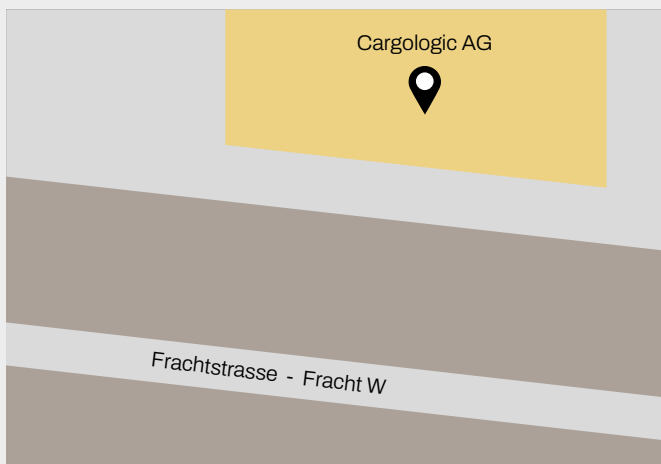

EXPORT DROP-OFF STATION ZRH / ZÜRICH

Dear valued customers, MSC Air Cargo has established an export cargo drop-off station in ZRH / Zürich. Your export cargo can be dropped at our partner Cargologic, conveniently located at ZRH Airport.

CARGOLOGIC

Building "Fracht Ost"
Fracht / Cargo Area
8058 Zürich, Switzerland

Email address:
sl-annahme@cargologic.com

SITA: ZRHFDXH

Opening Hours:
D1-D4 07:30-12:00 and 13:00 to 18:30
D5 08:00-12:00 and 13:30 to 21:30
D6 08:00-12:00

In order to ease the handling and facilitate smooth trucking to LGG, make sure to have the following done for each shipment:

- AWB must show "5Y 5390" as LEG for ZRH – LGG
- Send FWB/FHL prior delivery to SITA: ZRHFDXH
- Ensure to deliver all cargo documents with your export shipment
- Cargo must be already secured (please reach out to Cargologic to ask for screening)
- A Copy of the commercial invoice should be provided for T1 issuance